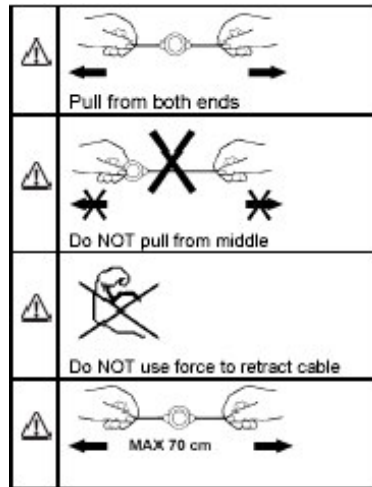

- **Retract cord to desired length :**

- **Mouse installation :**

- Turn off your PC or notebook.
- Connect the USB connector to the PC or notebook.
- Turn on your PC or notebook.

- **Driver installation :**

- Insert the CD driver on the computer or notebook, double click on "Setup.exe" to install the driver.
- You shall find a Mouse setting icon on the task bar of Windows after completing the installation.
- Double click the icon to act the powerful Mouse function.